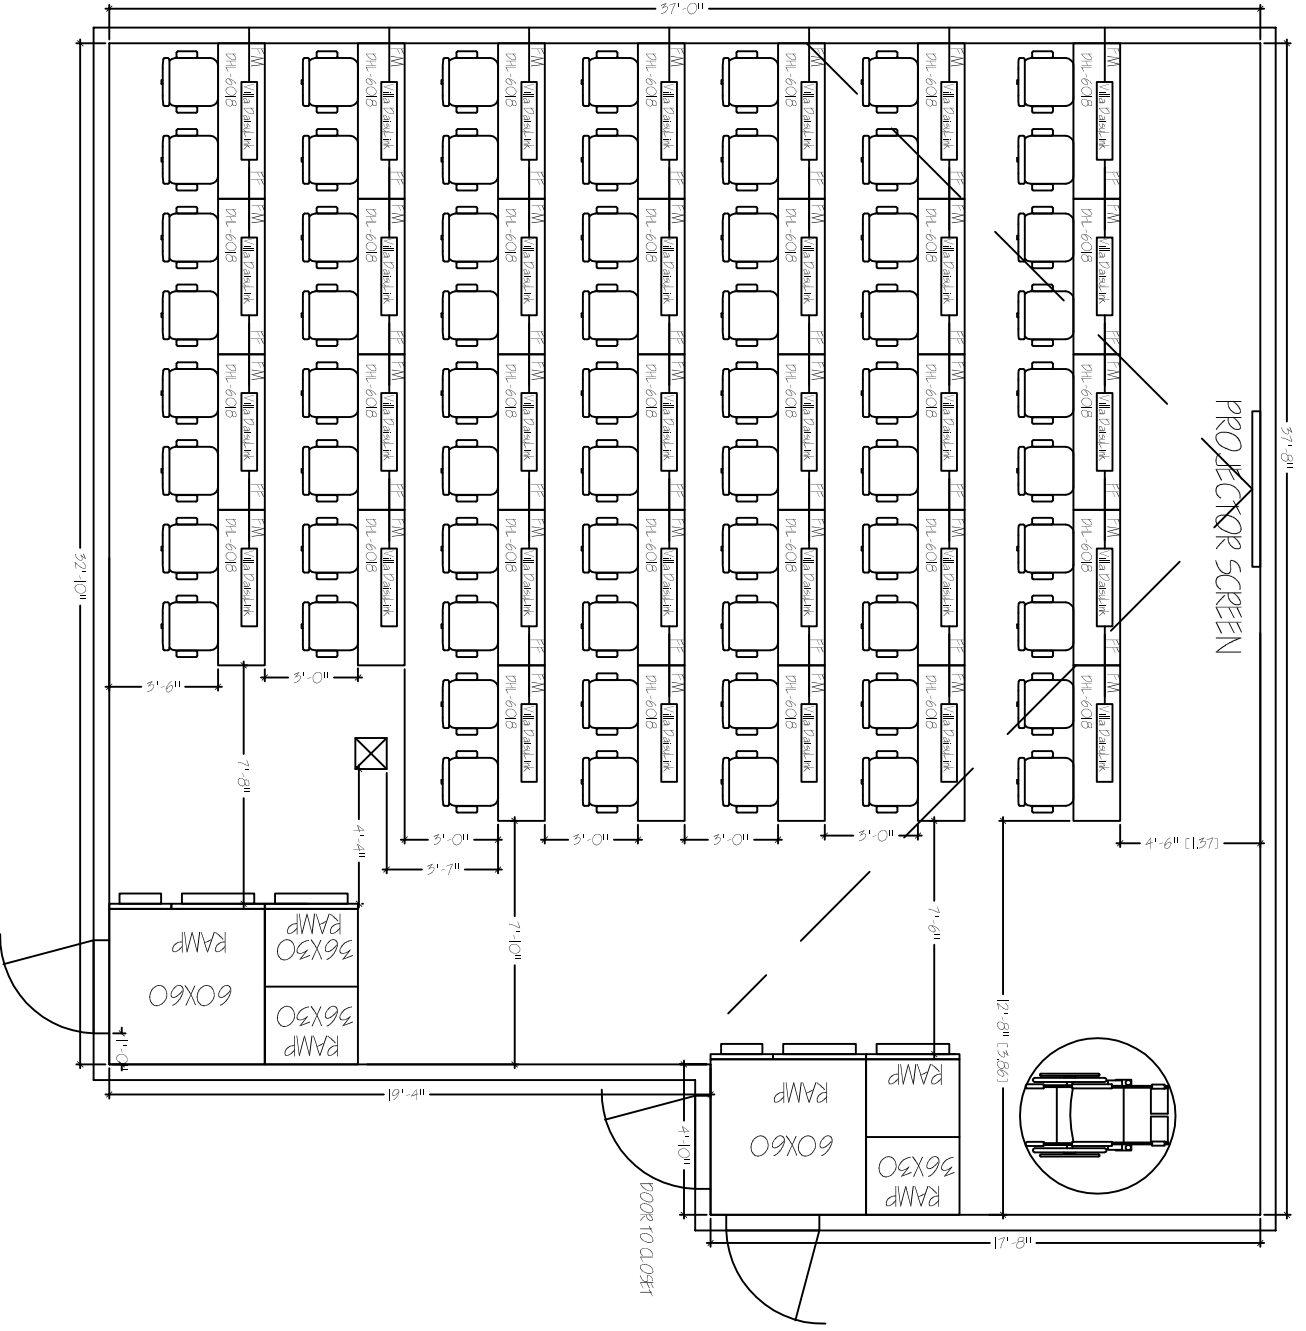

37'-0"

PROJECTOR SCREEN

HORIZON LINE  
 37' X 38'  
 SEAT COUNT: 68

SMARTdesks  
 514F Progress Drive  
 Linthicum, MD 21090  
 800.770.7042  
 www.smartdesks.com

Property of CBT Supply, Inc. Not to be duplicated.  
 All ideas, plans or arrangements indicated in this drawing  
 are copyrighted and owned by CBT Supply, Inc. and shall not  
 be reproduced, used or disclosed to any person or firm or  
 corporation without written permission of CBT Supply, Inc.

**SMARTdesks**  
 DESIGN CENTER