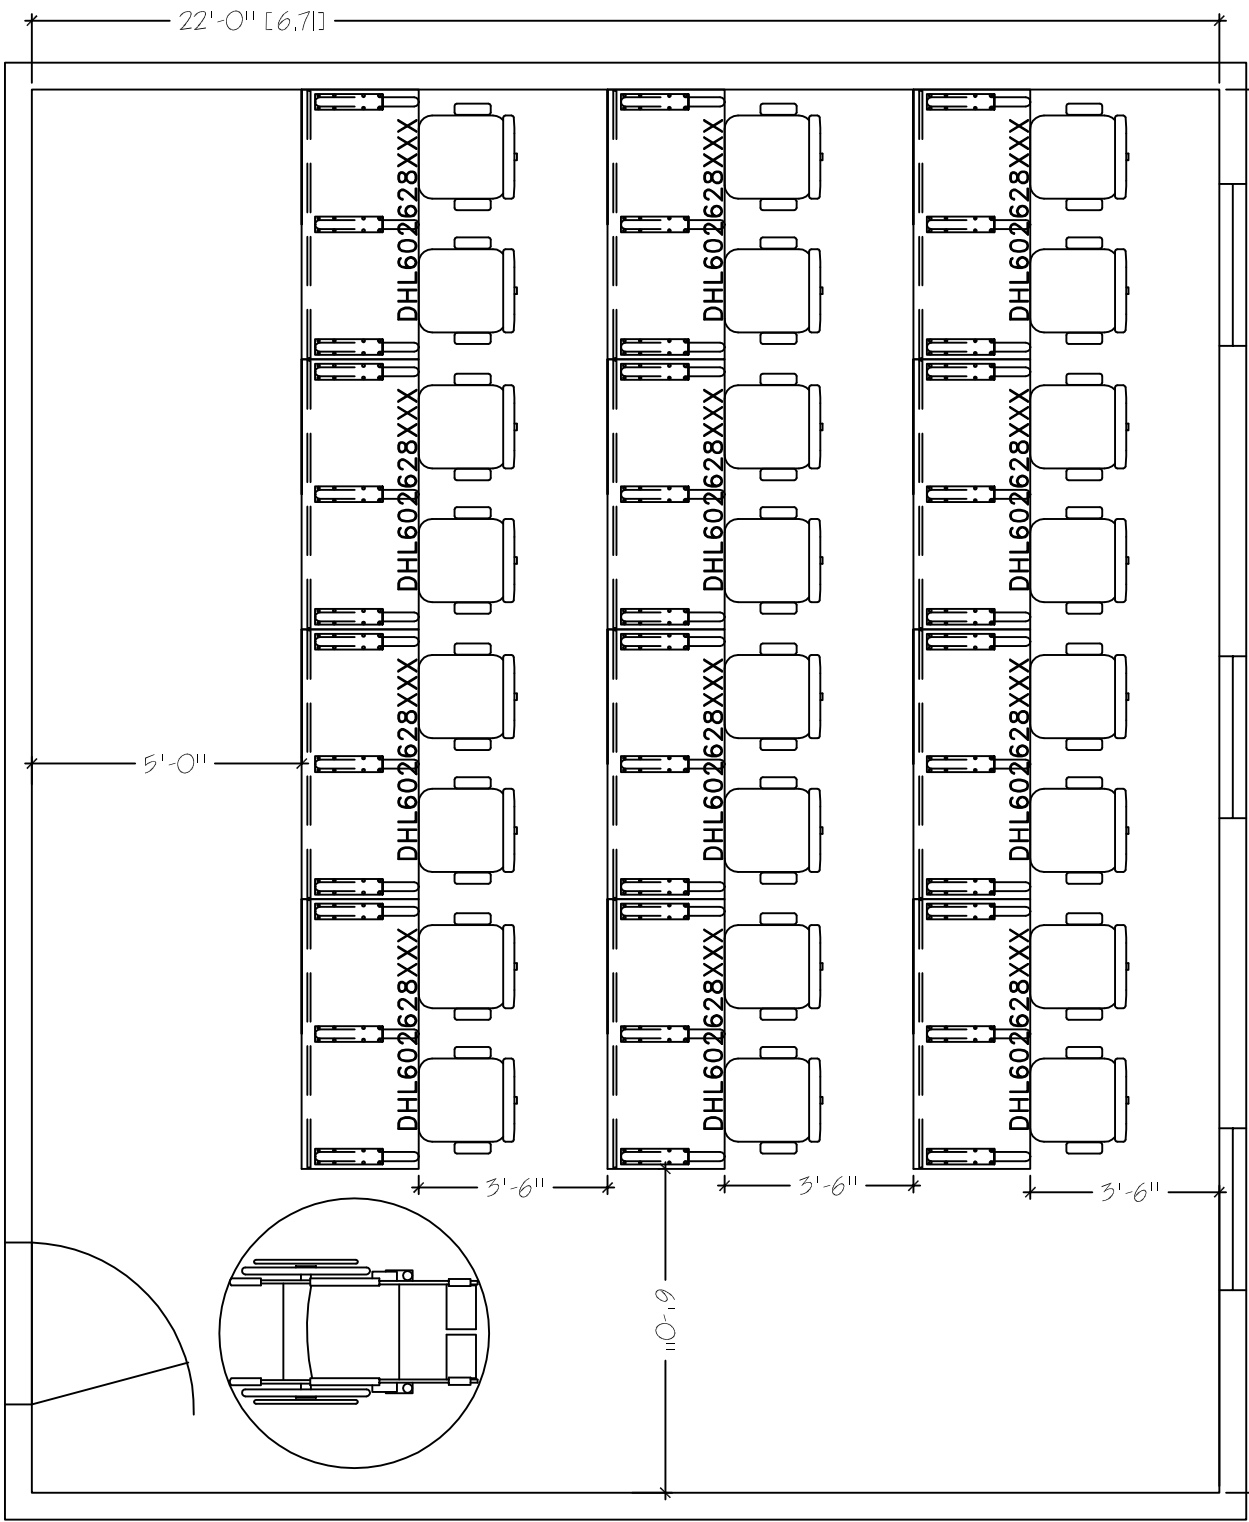

26'-0" [7.92]

22'-0" [6.71]

5'-0"

3'-6"

6'-0"

3'-6"

3'-6"

HORIZON LINE
 22'X26'
 SEAT COUNT: 24