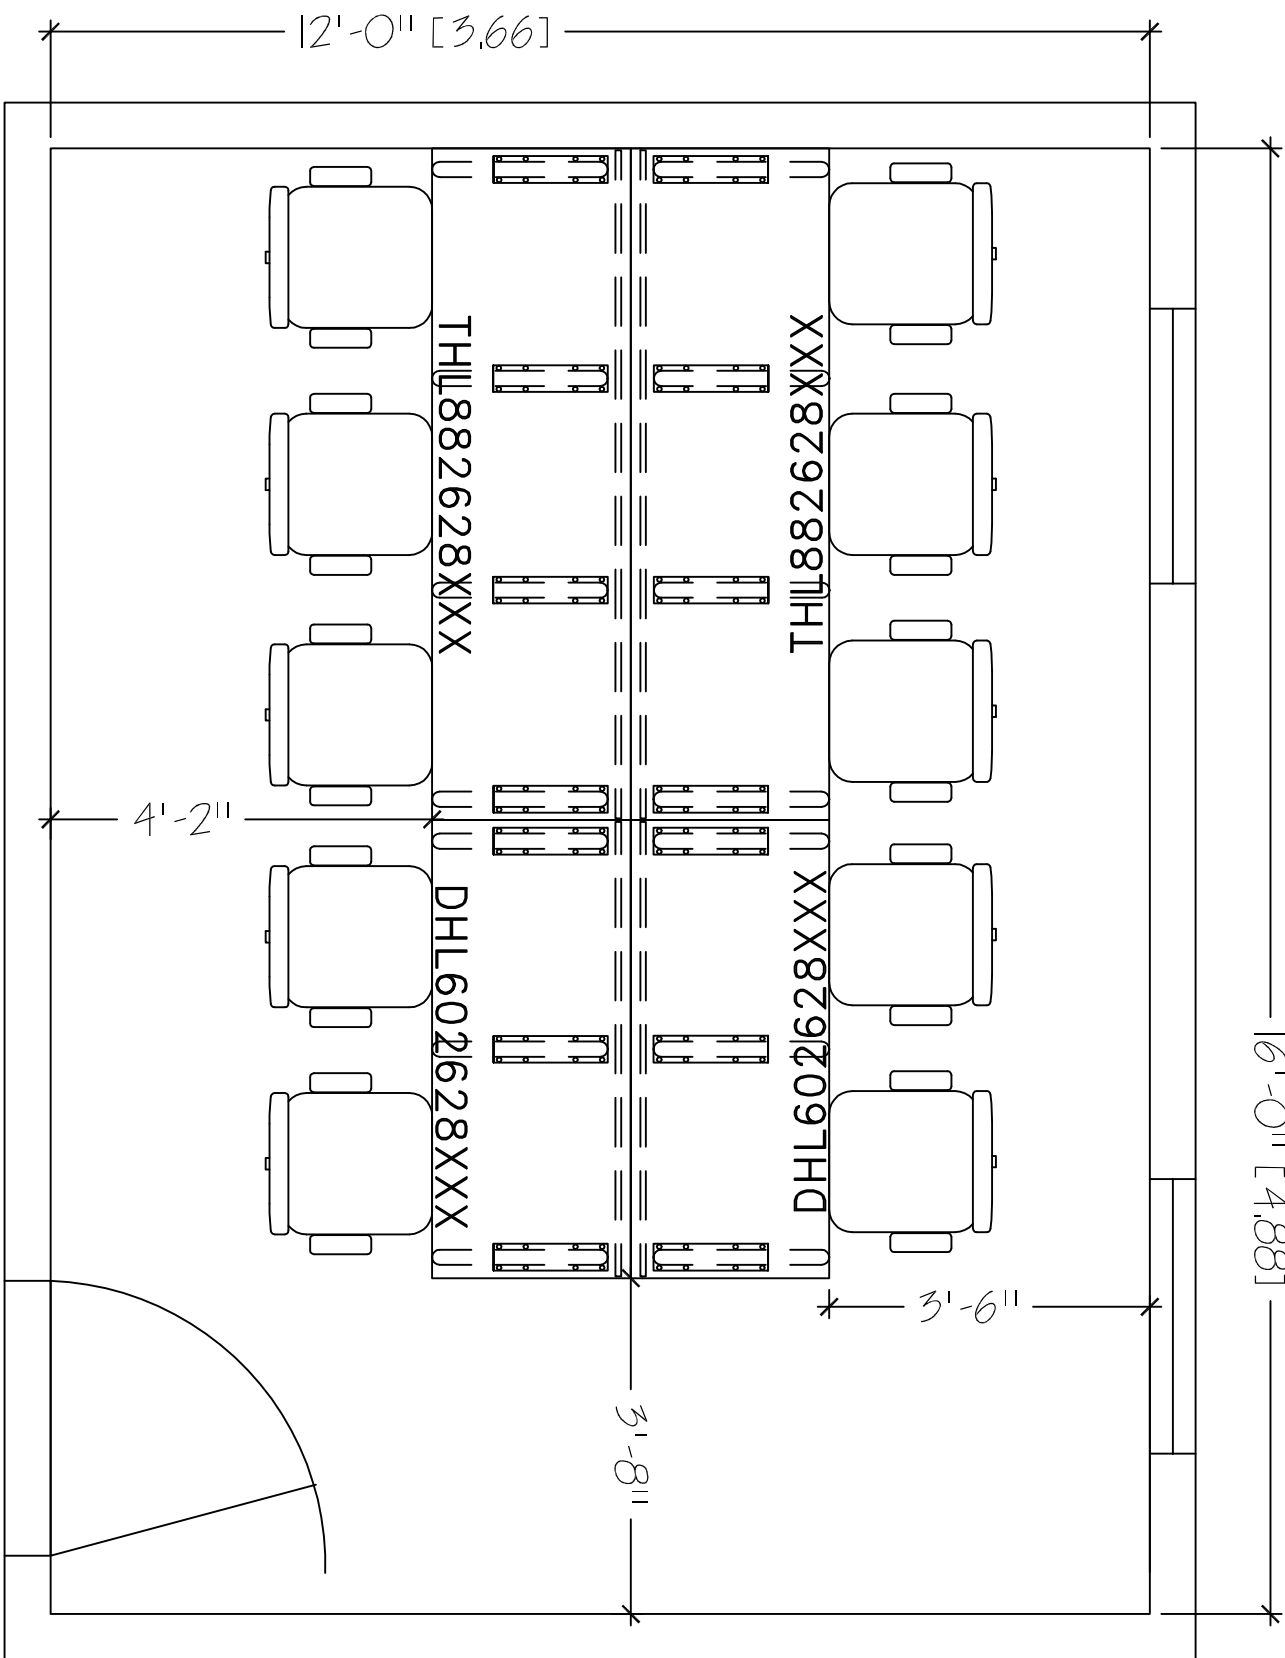

16'-0" [4,88]

12'-0" [3,66]

4'-2"

3'-6"

3'-8"

THXXX829288

DHL602628XXX

HORIZON LINE
 12'X16'
 SEAT COUNT: 10