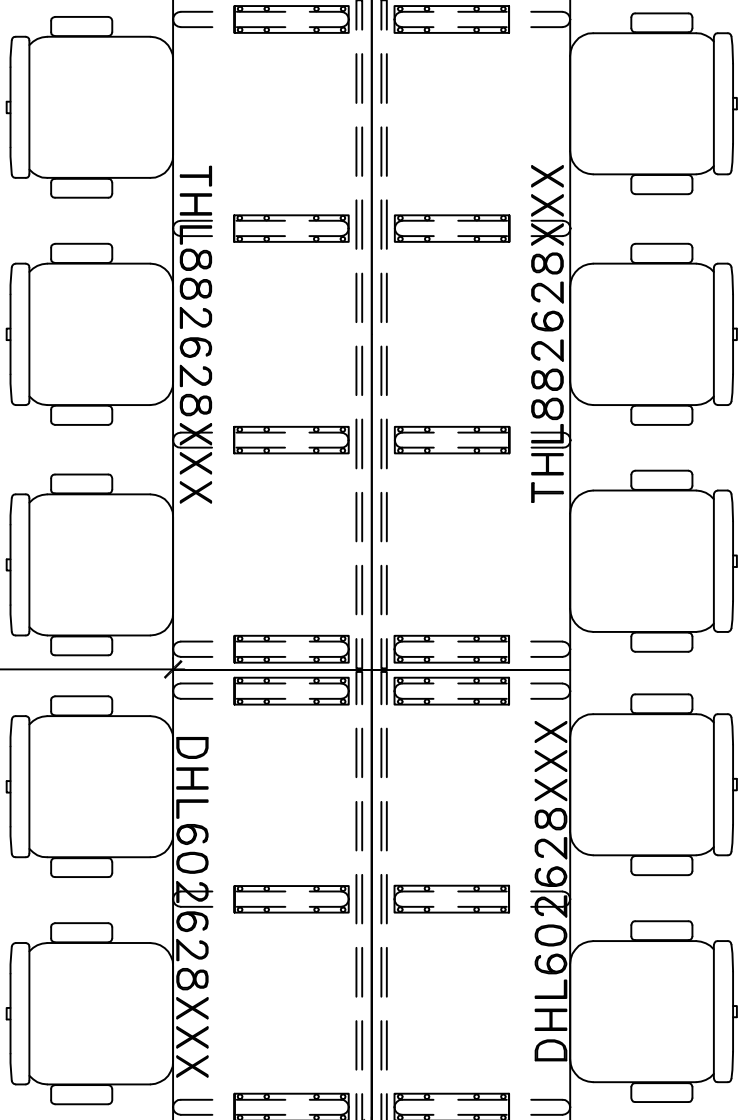

16'-0" [4,88]

12'-0" [3,66]

4'-2"

3'-6"

3'-8"

THXXX829288

DHL602628XXX

HORIZON LINE
 12'X16'
 SEAT COUNT: 10