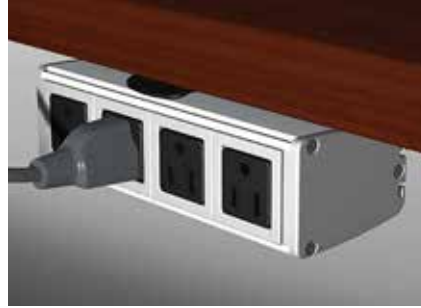

Ellora

4, 6 or 8 ports for power, USB charger, HDMI, cat 6, Extron Adapter and open data.

Marina

HDMI audio visual components allow for up to 4 users to share ideas on one screen with the simple push of a "Show Me" button.

Surface Mount | Edge mount | Monument | Power Data Charging

Assemble EM

Scales to offer 2, 4 or 5 ports for power, USB charging and data. Edge mounting does not require making cutout for installation. An edgy solution for desktop power and data.