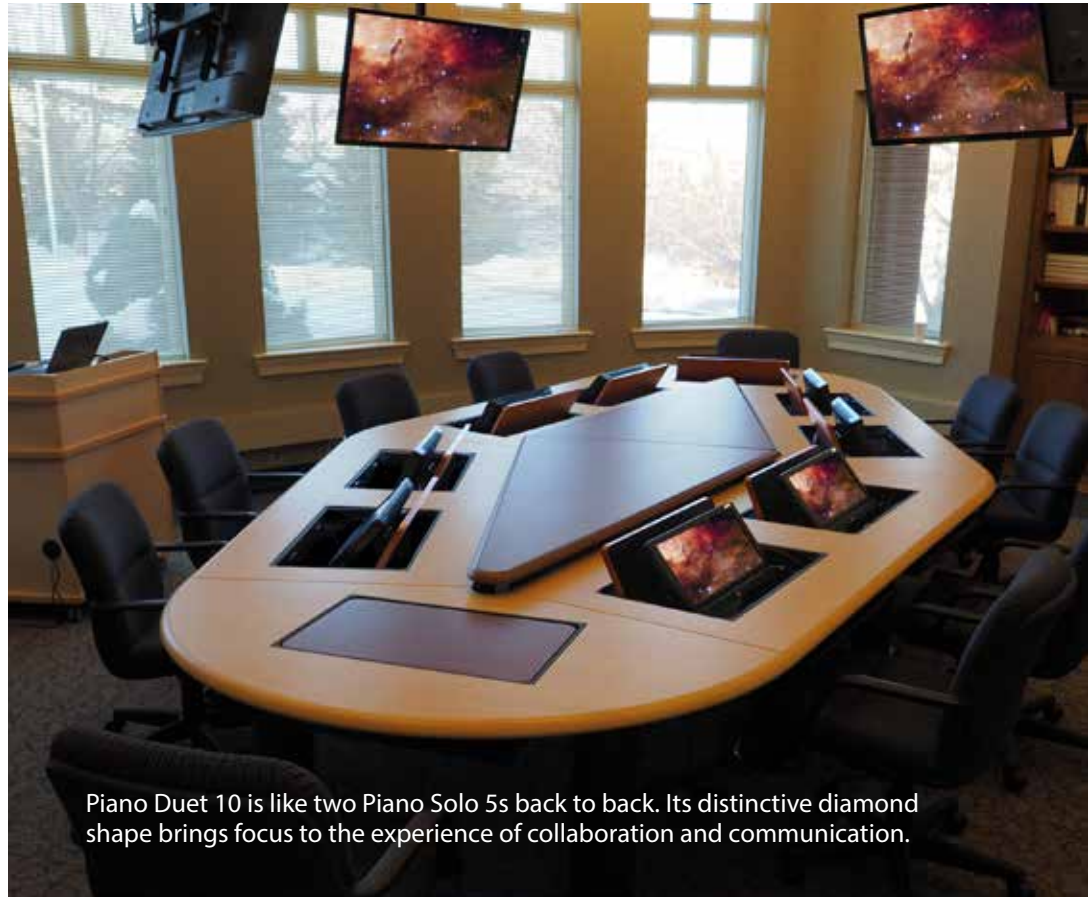

Piano Duet

More collaboration in a larger space

One of our most popular configurations for a technology-rich collaboration space. Equipped with flipIT® monitor mounts or laptop safes, reference data is instantly accessible and sharable. The cable pass-through under the lid to permits instant deployment of conference phone and other small accessories or AV controllers, which are otherwise stored in the technology well when not in use.

Piano10 Duet | 10 flipIT® stations

Piano14 Duet | 14 flipIT® 14 stations

Piano18 Duet | 18flipIT® stations

PIANO DUET | SONATA FINISH

PIANO DUET | CONCERTO FINISH

Piano Duet 10 is like two Piano Solo 5s back to back. Its distinctive diamond shape brings focus to the experience of collaboration and communication.