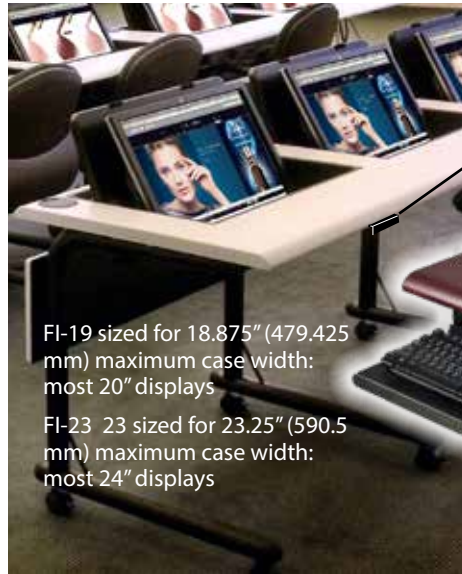

flipIT® Monitor Mount

Ergonomic | Multi-Use | Unobstructed Sight Lines

The Original SMARTdesks® introduced flipIT® to conference tables and classrooms so people could use computers with the ease of using a laptop. It caught on. The screens are lower than the horizon line for unobstructed sight lines and greater interaction. Available with and without keyboard tray. Optional lock. Sized for 20" or 24" VESA compatible displays. Sold as a kit for retrofitting conventional desktops.

FIK-19 | FIH-19 | FIK-23 | FIH-23

US Patent No. 7,509,912

FIH models have a handle to actuate the flipIT® opening. FIH-23 shown.

FI-19 sized for 18.875" (479.425 mm) maximum case width: most 20" displays

FI-23 23 sized for 23.25" (590.5 mm) maximum case width: most 24" displays

flipIT Laptop Safe®

Ergonomic | Multi-Use | Unobstructed Sight Lines

Provides safe haven for laptops, protecting them from drops and damage. Connected to power even when closed, dead batteries won't delay lesson planning. Positive latch lock keeps flipIT® closed for easy desktop use. Opens with the pull of a handle and tray. FIL-18 is sized for smaller desktops. Capacity 16" wide x 4.625" deep x 2.5" thick. FIL-23 is wider: 22.25".

FIL-18 | FIL-23

US Patent No. 7,509,912