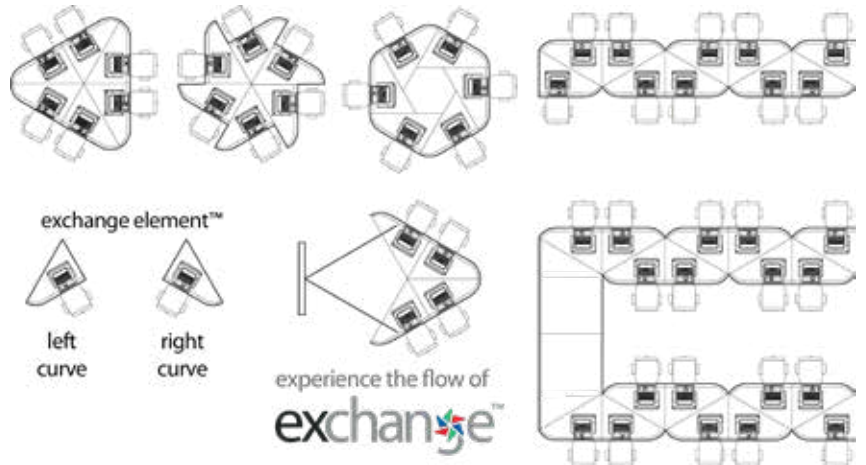

Exchange®

Experience the flow with the geometry of interaction

The Exchange Element permits the setup of different shapes to promote the types of interaction. Its ability to assume different collaborative shapes allows the meeting room to be set up specifically to its purpose.

The Exchange™ linear offset is made up of alternating exchange elements: 2 rights and 2 lefts to make a block of 4 elements.

The Exchange™ Collab Triangle is made up of 6 elements: 3 left and 3 right set up in mirror image. This equilateral triangle shape lends itself to the formation of collaboration groups. People are drawn to the corners to huddle up, then have plenty of personal space when it's time to work independently.

The exchange™ pinwheel is made up of 6 elements of the same kind. 6 left is shown. Each workstation has enough personal space for focused privacy without the need for partitions. Screens are angled for privacy. The desktop space to the left works as a place for text materials or as a shared conference space with the neighboring collaborator.

The exchange™ hexagon is made up of 6 elements of the same kind, left or right. 6 left is shown. The desktop space to the left works as a place for text materials. Each workstation has enough personal space for focused privacy without the need for partitions. Screens are angled for privacy.

EXL

Impromptu round circle meetings can easily take place with open sight lines within the group. People use body language to express themselves. Sometimes they need to be open to a group or to a work partner. Sometimes they need to work with independent focus. Whether using text materials, computers, laptops or mobile devices, the ability to move the body for joining or blocking is essential for creative freedom and the ability contribute, synthesize and build consensus.