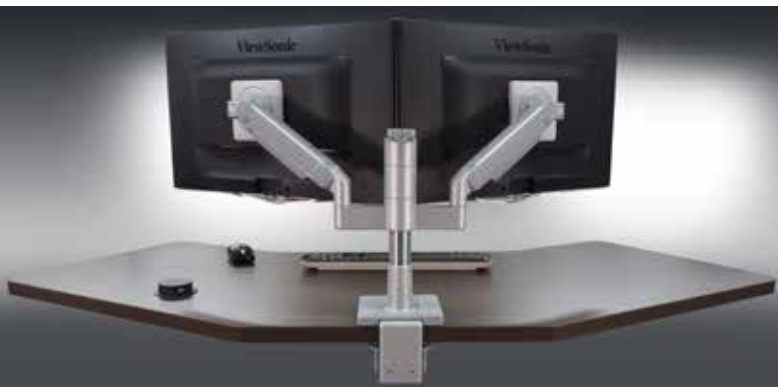

Humanscale® M/Flex M2.1 Monitor Support Configurations

M/Flex transforms any workspace with unprecedented flexibility and ergonomic performance. Designed for today's agile work environment, users can easily add or remove monitors without disrupting the originally configured installation.

Easy to install and simple to upgrade for an overall reduced cost of ownership, M/Flex is the most scalable solution available for the modern workplace.

M/Flex's modular design makes it simple to reconfigure and allows for independent adjustment of monitors when they are used separately — encouraging flexibility and collaboration at the workstation.

By easily setting monitors at an optimal distance and height, M/Flex increases usable desk space and allows the user to work in a healthy posture throughout the day.

MAXiDESK 68

Triple Monitor Arm, Dock 150 & CPU Holder

MXL-6832VHC-M3DC6

MaxiDesk Wing Shaped Adjustable Height Table, Triple M/Flex M2.1 Monitor Arm; Dock150 (wireless & USB charging pop-up dock, black), CPU-HS600 Holder; 5 wire-management clips, 1 NeatLink horizontal WM, 1 magnetic wire manager cover; Motorized Adjustable Height Base, top finished in high-pressure laminate with 3mm PVC edge trim; footprint of table is 68" x 32".

MAXiDESK 51

Double Monitor Arm, Dock 150 & CPU Holder

MXL-5132VHC-M2DG

MaxiDesk Wing Shaped Adjustable Height Table, Double M/Flex M2.1 Monitor Arm; Dock150 (wireless & USB charging pop-up dock, black), CPU-HS600 Holder; 5 wire-management clips, 1 NeatLink horizontal WM, 1 magnetic wire manager cover; Motorized Adjustable Height Base, top finished in high-pressure laminate with 3mm PVC edge trim; footprint of table is 51" x 32".