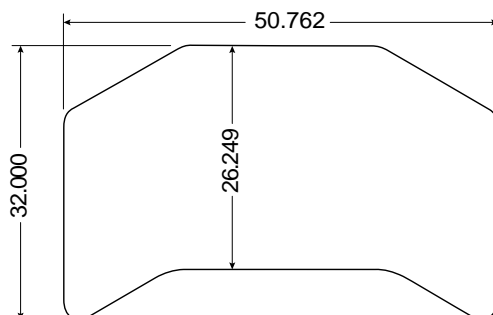

Base Specifications

- Infinite stop positions
- Height range: 29" - 48"
- Lift Capacity
 - standard 26 to 66 pounds
 - premium 49 to 89 pounds

Top Sizes and Materials

- Depth 26"
 - Width 60" | 66" | 72"
 - Laminate top with PVC edge trim
- CRL-E8LR2

Base Specifications

- Infinite stop positions
- Height range: 29" - 48"
- Lift Capacity
 - standard 16 to 44 pounds
 - premium 26 to 66 pounds

Top Sizes and Materials

- Depth 26"
 - Width 36" and 42"
 - Laminate top with PVC edge trim
- CRL-E8LR1

MXL-6832VHC-M3DC6

MaxiDesk Wing Shaped Adjustable Height Table, Triple M/Flex M2.1 Monitor Arm; Dock150 (wireless & USB charging pop-up dock, black), CPU-HS600 Holder; 5 wire-management clips, 1 NeatLink horizontal WM, 1 magnetic wire manager cover; Motorized Adjustable Height Base, top finished in high-pressure laminate with 3mm PVC edge trim; footprint of table is 68" x 32".

MAXiDESK 51

Double Monitor Arm, Dock 150 & CPU Holder

MXL-5132VHC-M2DG

MaxiDesk Wing Shaped Adjustable Height Table, Double M/Flex M2.1 Monitor Arm; Dock150 (wireless & USB charging pop-up dock, black), CPU-HS600 Holder; 5 wire-management clips, 1 NeatLink horizontal WM, 1 magnetic wire manager cover; Motorized Adjustable Height Base, top finished in high-pressure laminate with 3mm PVC edge trim; footprint of table is 51" x 32".