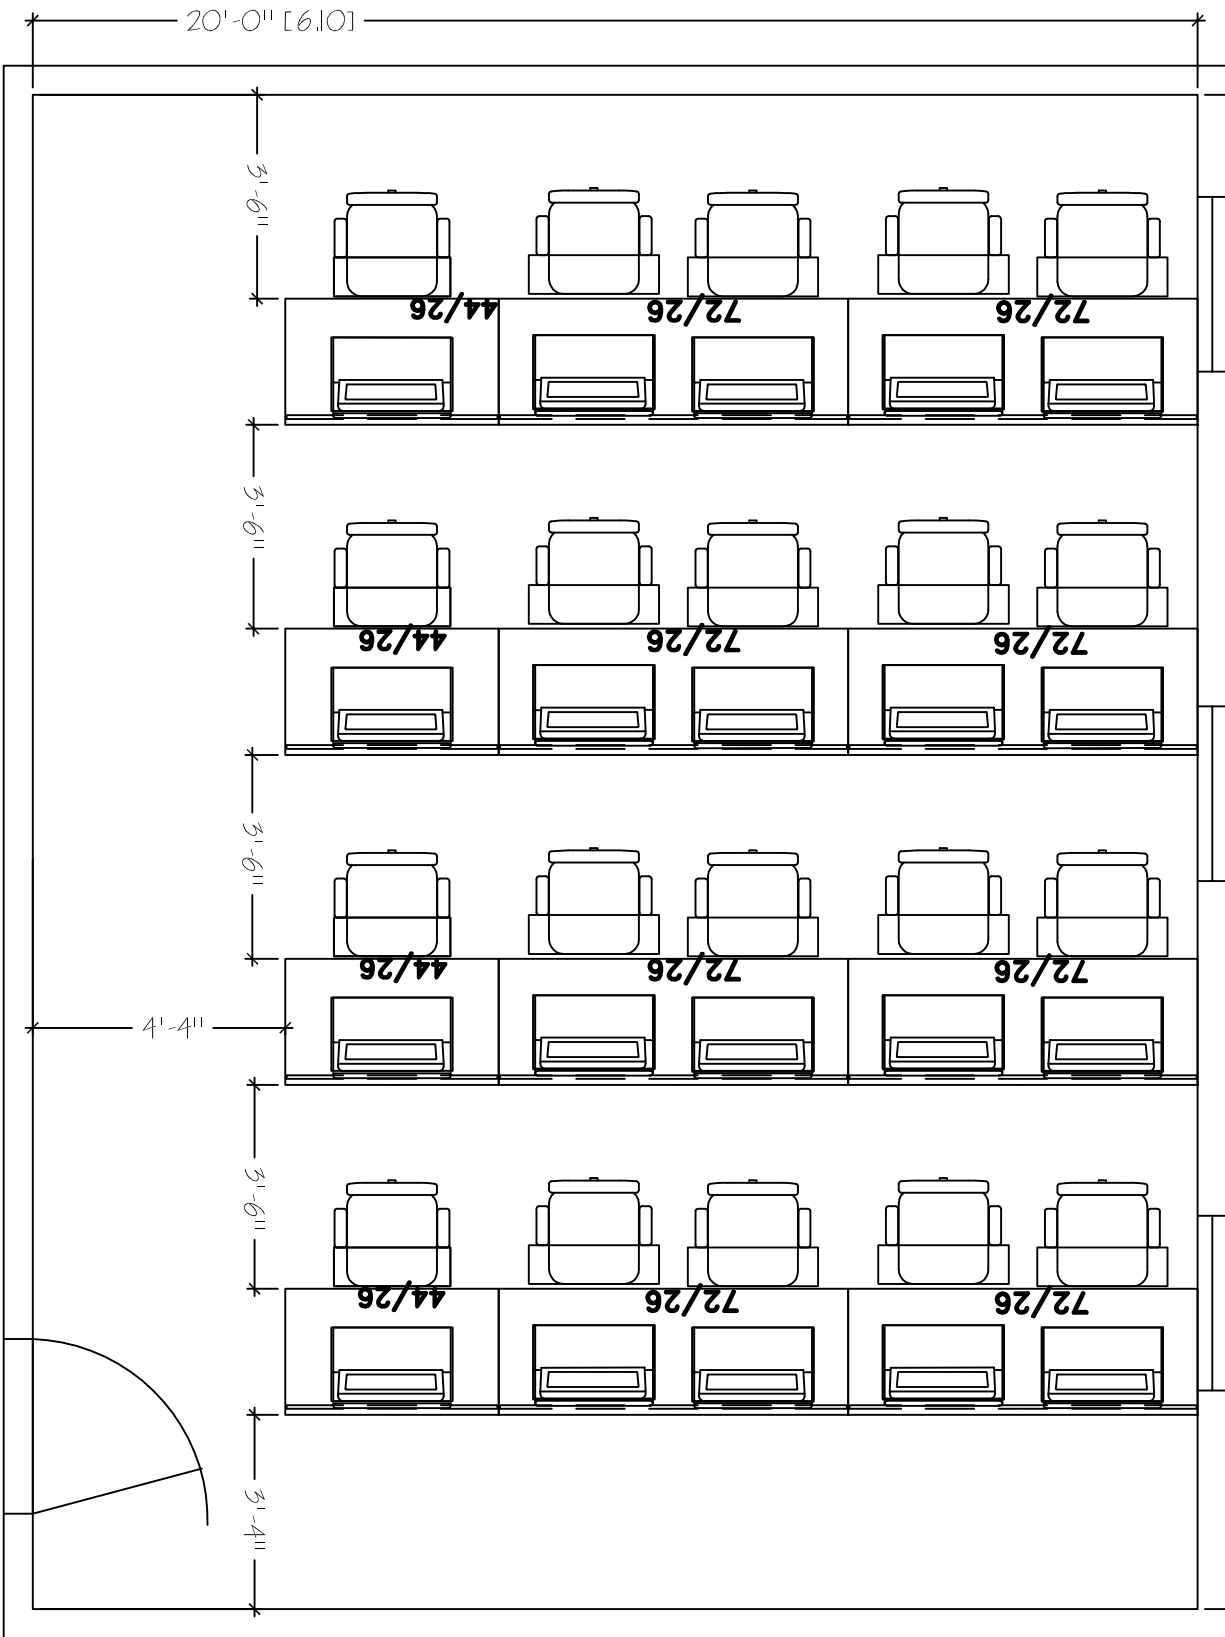

26'-0" [7.92]

DESKS OR TABLES
 20'X26'
 SEAT COUNT: 20

SMARTdesks
 514F Progress Drive
 Luthlum, MD 21090
 800.770.7042
 www.smartdesks.com

Property of CBT Supply, Inc. Not to be duplicated.
 All ideas, plans or arrangements indicated in this drawing
 are copyrighted and owned by CBT Supply, Inc. and shall not
 be reproduced, used or disclosed to any person or firm or
 corporation without written permission of CBT Supply, Inc.

SMARTdesks®

DESIGN CENTER