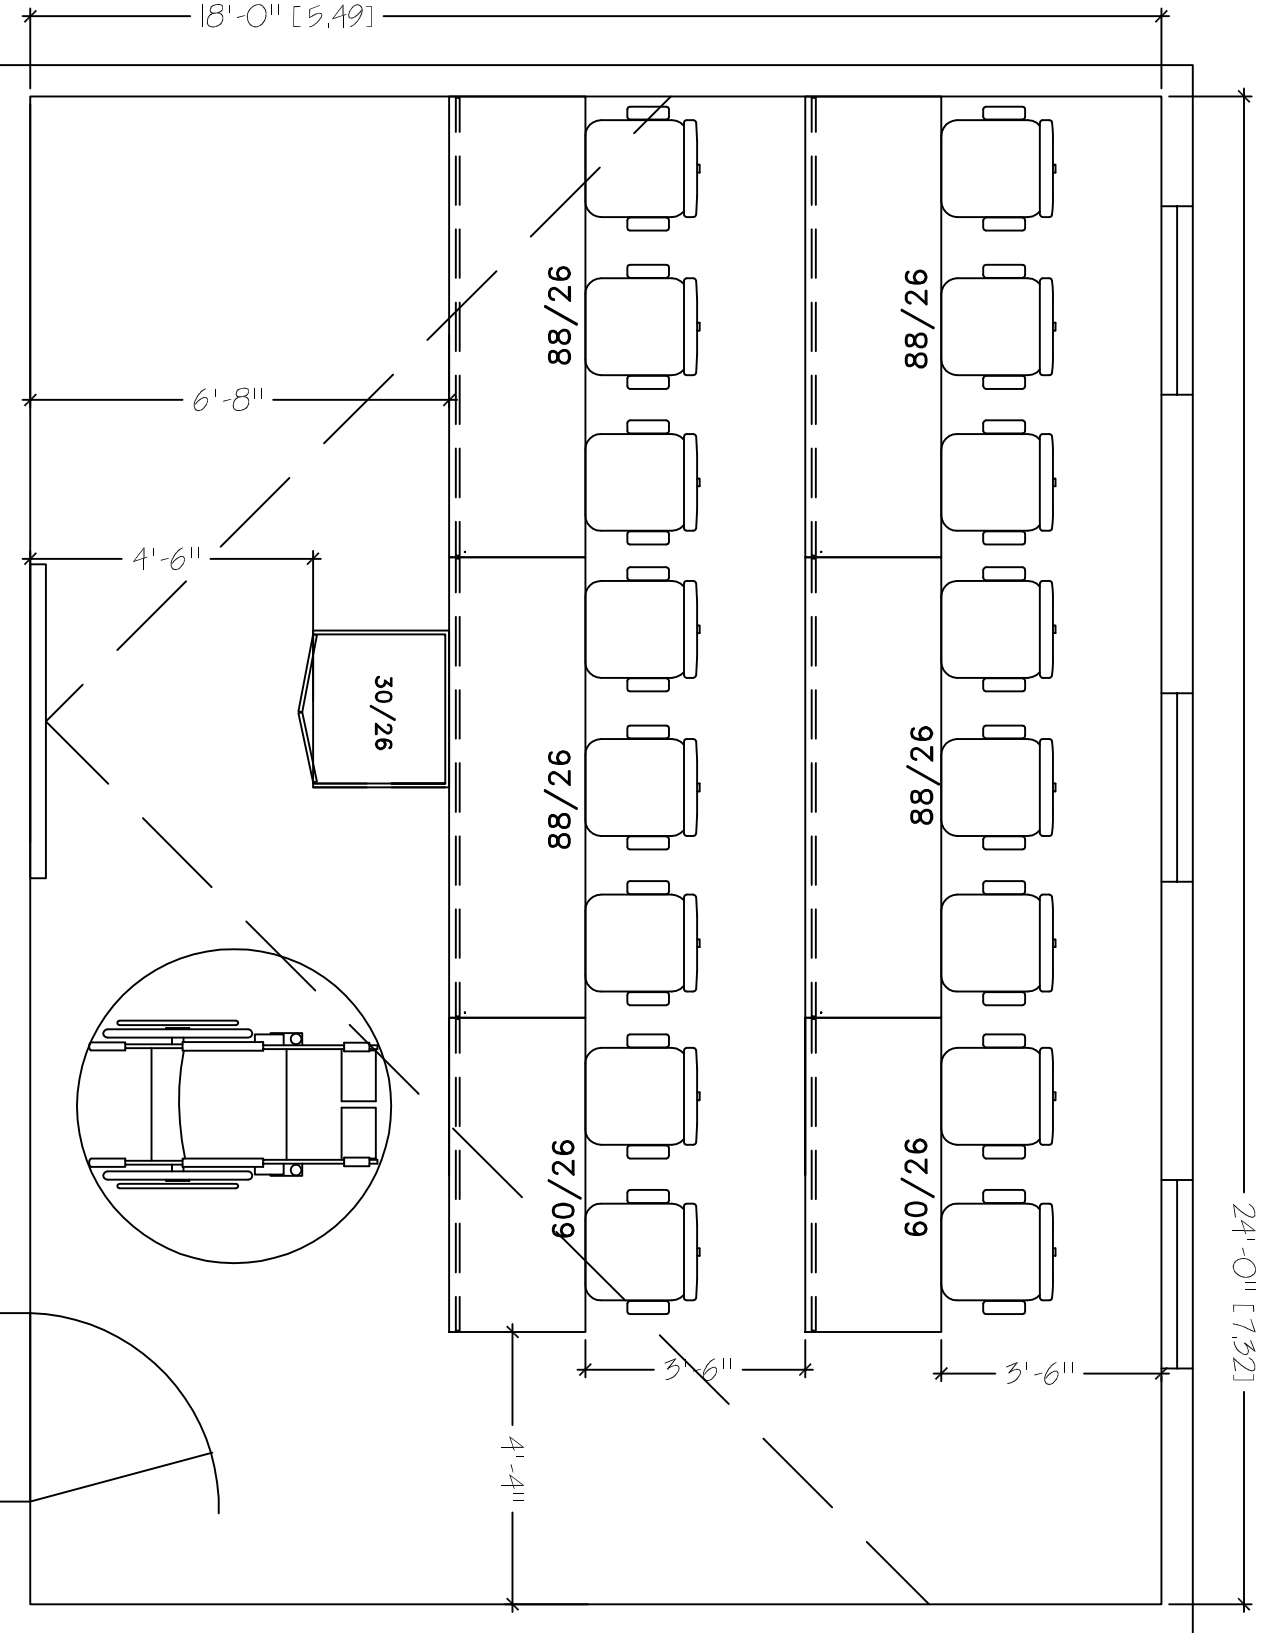

24'-0" [7,321]

18'-0" [5,49]

18'-0" [5,49]

DESK OR TABLE
 18'X24'
 SEAT COUNT: 16

SMARTdesks
 514F Progress Drive
 Linthicum, MD 21090
 800.770.7042
 www.smartdesks.com

Property of CBT Supply, Inc. Not to be duplicated.
 All ideas, plans or arrangements indicated in this drawing
 are copyrighted and owned by CBT Supply, Inc. and shall not
 be reproduced, used or disclosed to any person or firm or
 corporation without written permission of CBT Supply, Inc.

SMARTdesks
 DESIGN CENTER